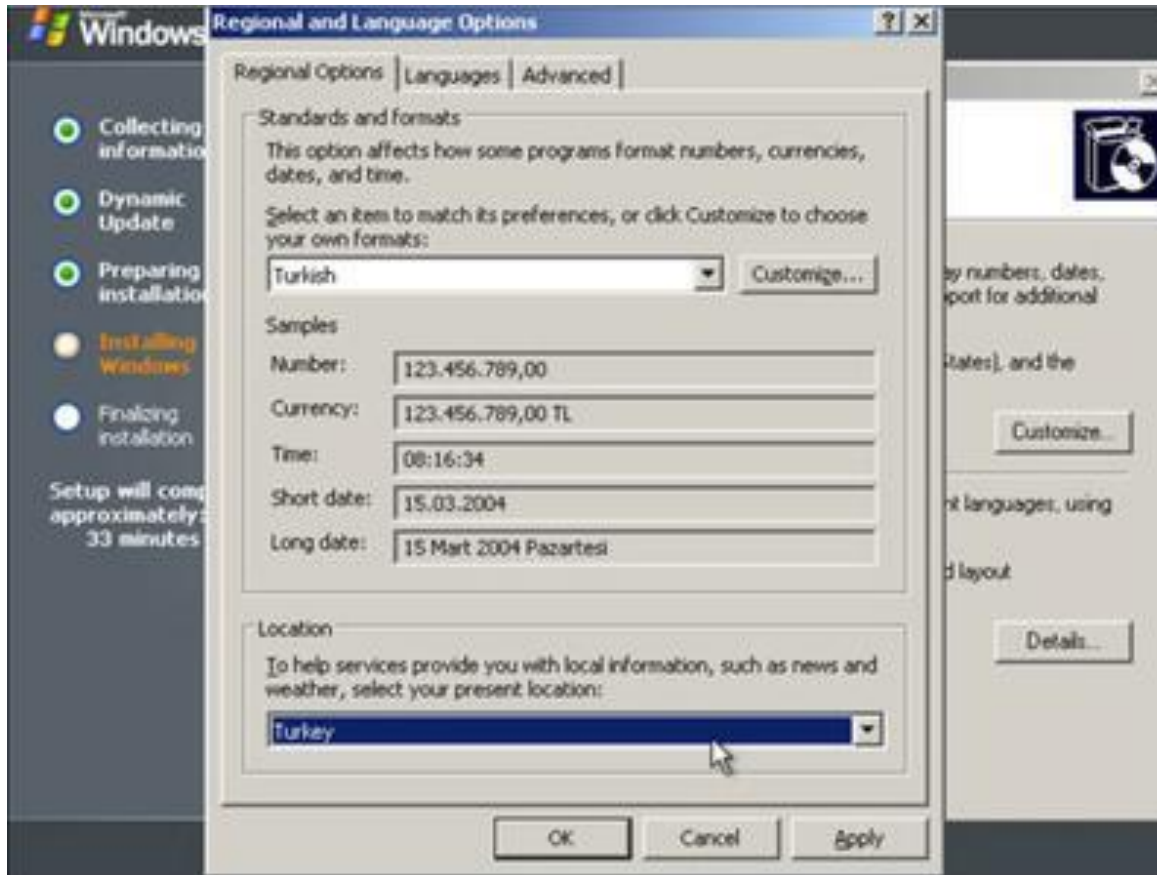

- Location (yerleşim) Türkiye seçeneğini seçeriz.